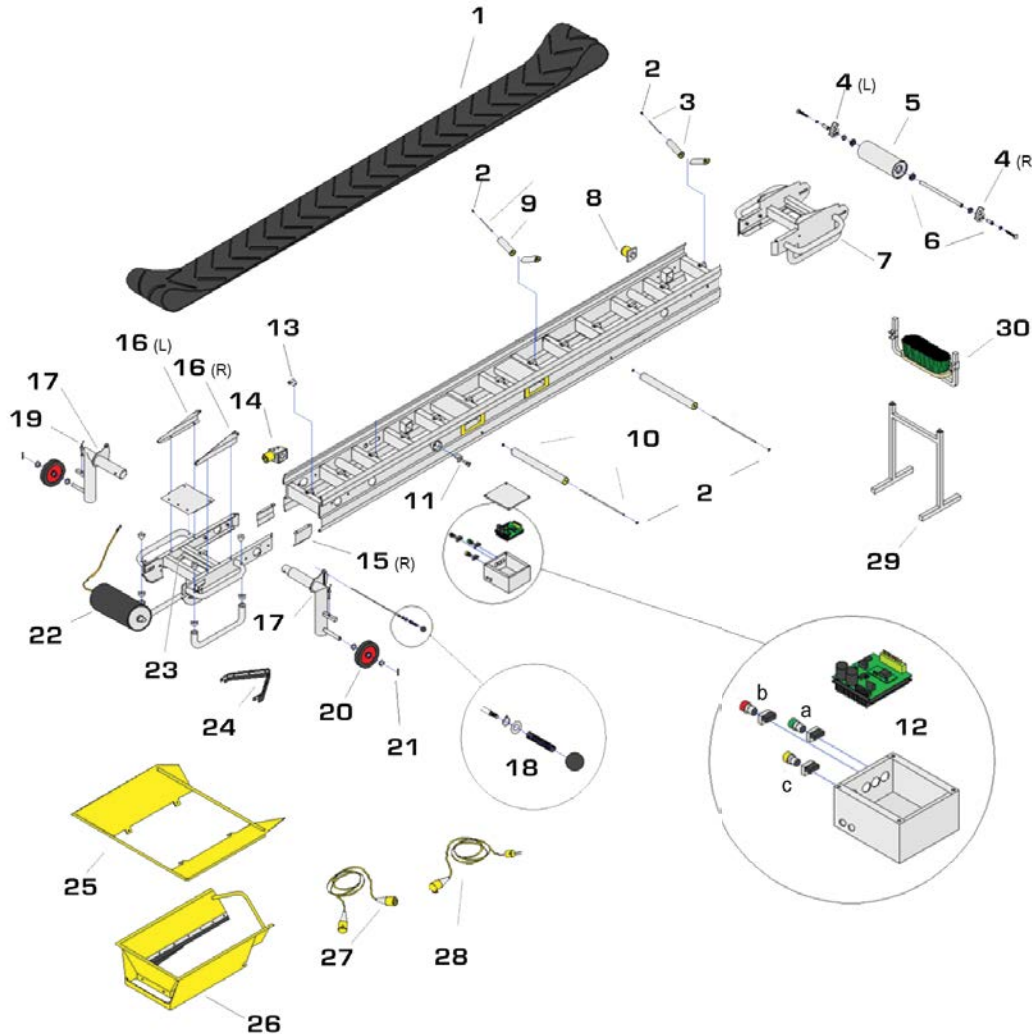

Parts List & Diagram

Order spare parts directly or through **SmartEquip**.

Distributed by: InterQuip USA LLC / 203.322.2600 / sales@interquip.net.

Part Description		LKS300	LKS450
		Part #	Part #
1	Main Belt 10'	SHA003	SHA002
	Main Belt 14'	SHA006	SHA005
	Main Belt 18'	SHA008	SHA007
2	Trough Roller Bolts (x 20)	SHA079	SHA079
3	Steel Pitching Roller (inc. axle)	SHA050	SHA098
4	Cam Adjuster Bracket (R/H)	SHA064	SHA064
	Cam Adjuster Bracket (L/H)	SHA063	SHA063
5	Top Drum Complete (inc. bearings and axle)	SHA051	SHA014
6	Drum Bearing	COM009	COM009
	Drum Axle	AXE003	AXE009
7	Top Adjuster Bracket	SHA030	SHA055
8	Interlink Socket (110v)	COM057	COM057
9	Standard Trough Roller	SHA019	SHA012
10	Idler Roller (inc. axle)	SHA049	SHA084
11	Emergency Stop Button	STP001	STP001
	Emergency Stop Cover (metal ring)	ALU002	ALU002
	Emergency Stop Back Cover (plastic)	COM176	COM176
12	110v Inverter Box Complete	SHA067	SHA067
	(a) Fwd/Rev Button (inc. rubber boot)	BUT018	BUT018
	(b) Stop Button (inc. rubber boot)	BUT019	BUT019
	(c) Speed Button (inc. rubber boot)	BUT020	BUT020
13	Trough Center Bracket	SHA076	SHA076
14	110 Power Input Socket (Angled)	COM117	COM117
15	Underside Trough Bracket (R/H)	SHA074	SHA074
	Underside Trough Bracket (L/H)	SHA073	SHA073
16	Bottom Trough Bracket (L/H)	OSH005	OSH005
	Bottom Trough Bracket (R/H)	OSH004	OSH004
17	Wheel Frame (frame only)	SHA045	SHA058
18	Wheel Locking Pin Complete	SHA046	SHA083
19	Brake Assembly	BRA001	BRA001
20	Wheel	WHE001	WHE001
21	Roll Pin	NUT002	NUT002
22	0.55kw Drum Motor	SHA009	N/A
	0.75kw Drum Motor	N/A	SHA010
23	Motor Bracket	SHA114	SHA113
24	Bottom Belt Scraper	SHA032	SHA032
25	Bulk Hopper	SHA036	SHA037
26	Standard Hopper	SHA047	SHA059
27	Linking Cord	SHA020	SHA020
28	Power Cord	SHA021	SHA021
29	Standard Trestle	SHA053	SHA062
30	Brush Attachment	SHA033	SHA086
	Main Frame 10'	SHA023	SHA022
	Main Frame 14'	SHA026	SHA054
	Main Frame 18'	SHA031	SHA028
	Side Extensions 10'	SHA024	SHA024
	Side Extensions 14'	SHA027	SHA027
	Side Extensions 18'	SHA029	SHA029