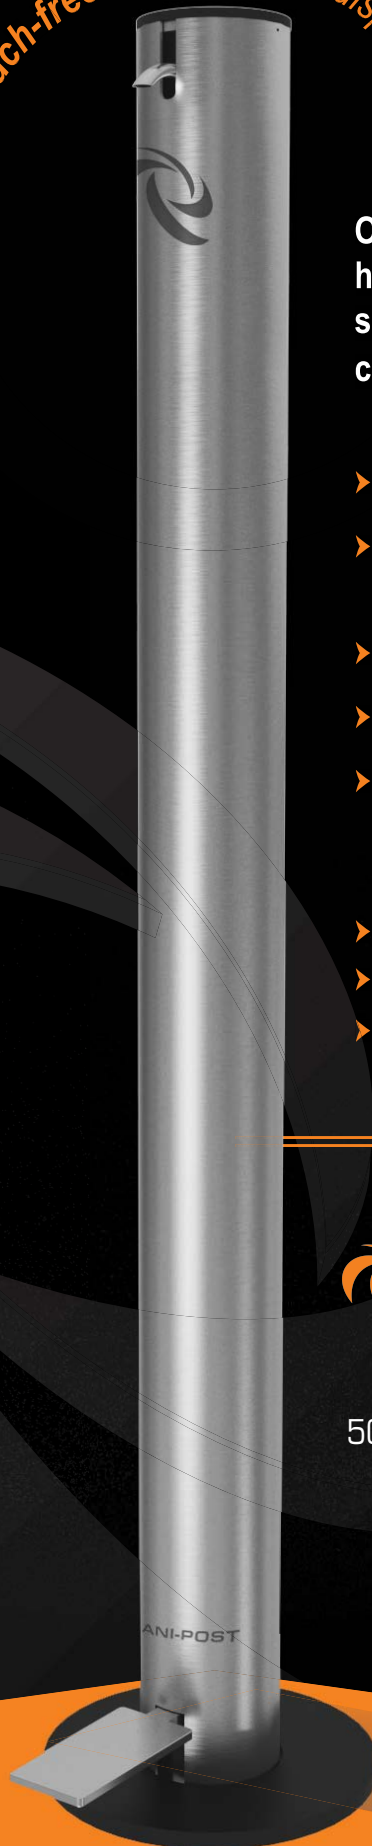

SANI-POST

touch-free hand sanitizer dispenser

Fill the bottle with sanitizer of choice.

Lift the post cap to drop the bottle in the post.

Step on the foot pedal to dispense.

Our SANI-POST is a foot-operated hand sanitizer dispenser ideal for shops, offices, restaurants, schools and churches to stop germs at the door.

- Slim & Sleek Design
- Dual Finish - Satin Stainless Post with Matte Black Cap & Base Plate
- Anti-Slip Rubber Base Grip
- Unlimited Easy Refills
- *No Power or Batteries Required!*

- **CAPACITY:** 500 mL (over 200 pumps!)
- **SIZE:** 7.5" (W) x 38" (H)
- **WEIGHT:** 18 3/4 lbs