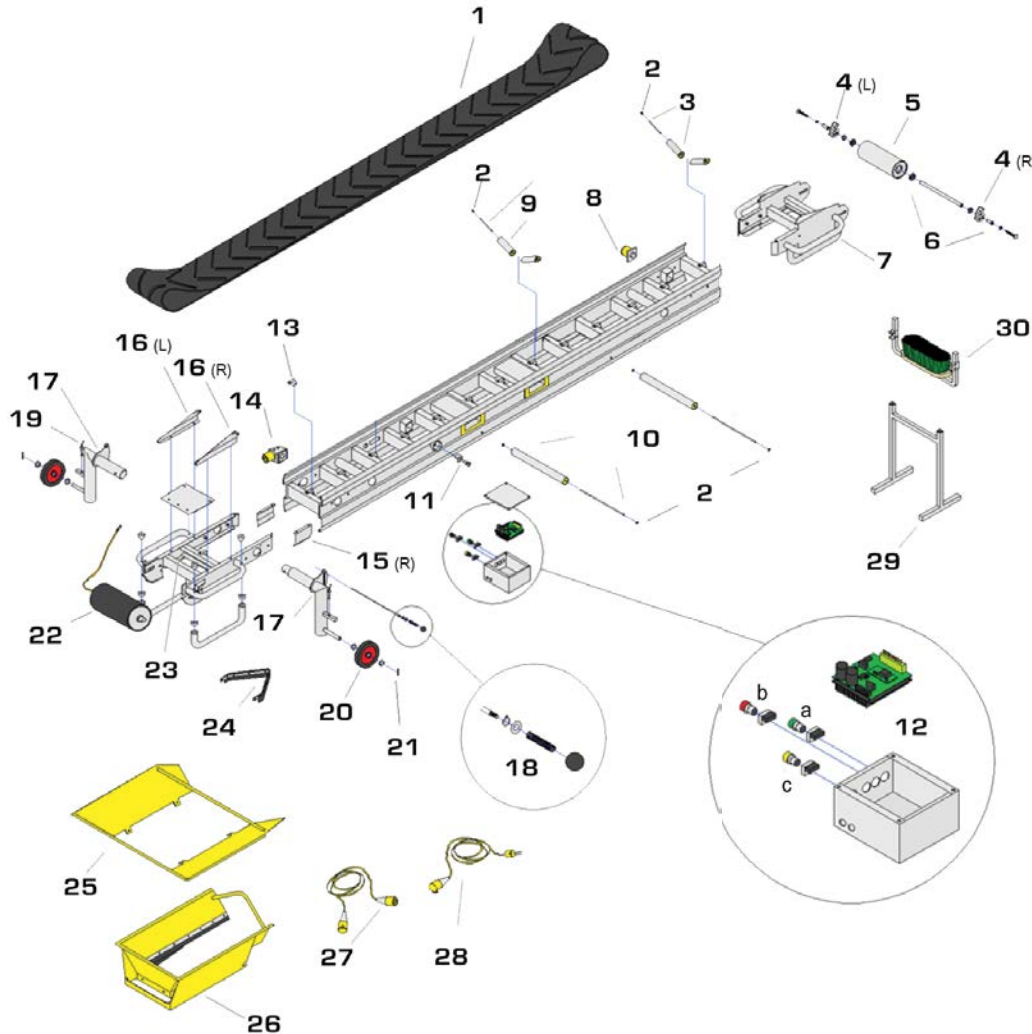

LINKIT CONVEYORS

Parts List & Diagram

Order spare parts directly or through **SmartEquip**.

Distributed by: InterQuip USA LLC / 203.322.2600 / sales@interquip.net.

Part Description		LKS300	LKS450
		Part #	Part #
1	Main Belt 10'	SHA003	SHA002
	Main Belt 14'	SHA006	SHA005
	Main Belt 18'	SHA008	SHA007
2	Trough Roller Bolts (x 20)	SHA079	SHA079
3	Steel Pitching Roller (inc. axle)	SHA050	SHA098
4	Cam Adjuster Bracket (R/H)	SHA064	SHA064
	Cam Adjuster Bracket (L/H)	SHA063	SHA063
5	Top Drum Complete (inc. bearings and axle)	SHA051	SHA014
6	Drum Bearing	COM009	COM009
	Drum Axle	AXE003	AXE009
7	Top Adjuster Bracket	SHA030	SHA055
8	Interlink Socket (110v)	COM057	COM057
9	Standard Trough Roller	SHA019	SHA012
10	Idler Roller (inc. axle)	SHA049	SHA084
11	Emergency Stop Button	STP001	STP001
	Emergency Stop Cover (metal ring)	ALU002	ALU002
	Emergency Stop Back Cover (plastic)	COM176	COM176
12	110v Inverter Box Complete	SHA127	SHA125
	(a) Fwd/Rev Button (inc. rubber boot)	BUT018	BUT018
	(b) Stop Button (inc. rubber boot)	BUT019	BUT019
	(c) Speed Button (inc. rubber boot)	BUT020	BUT020
13	Trough Center Bracket	SHA076	SHA076
14	110 Power Input Socket (Angled)	COM117	COM117
15	Underside Trough Bracket (R/H)	SHA074	SHA074
	Underside Trough Bracket (L/H)	SHA073	SHA073
16	Bottom Trough Bracket (L/H)	OSH005	OSH005
	Bottom Trough Bracket (R/H)	OSH004	OSH004
17	Wheel Frame (frame only)	SHA045	SHA058
18	Wheel Locking Pin Complete	SHA046	SHA083
19	Brake Assembly	BRA001	BRA001
20	Wheel	WHE001	WHE001
21	Roll Pin	NUT002	NUT002
22	0.55kw Drum Motor	SHA009	N/A
	0.75kw Drum Motor	N/A	SHA010
23	Motor Bracket	SHA114	SHA113
24	Bottom Belt Scraper	SHA032	SHA057
25	Bulk Hopper	SHA036	SHA037
26	Standard Hopper	SHA047	SHA059
27	Linking Cord	SHA020	SHA020
28	Power Cord	SHA021	SHA021
29	Standard Trestle	SHA053	SHA062
30	Brush Attachment	SHA033	SHA086
	Main Frame 10'	SHA023	SHA022
	Main Frame 14'	SHA026	SHA054
	Main Frame 18'	SHA031	SHA028
	Side Extensions 10'	SHA024	SHA024
	Side Extensions 14'	SHA027	SHA027
	Side Extensions 18'	SHA029	SHA029