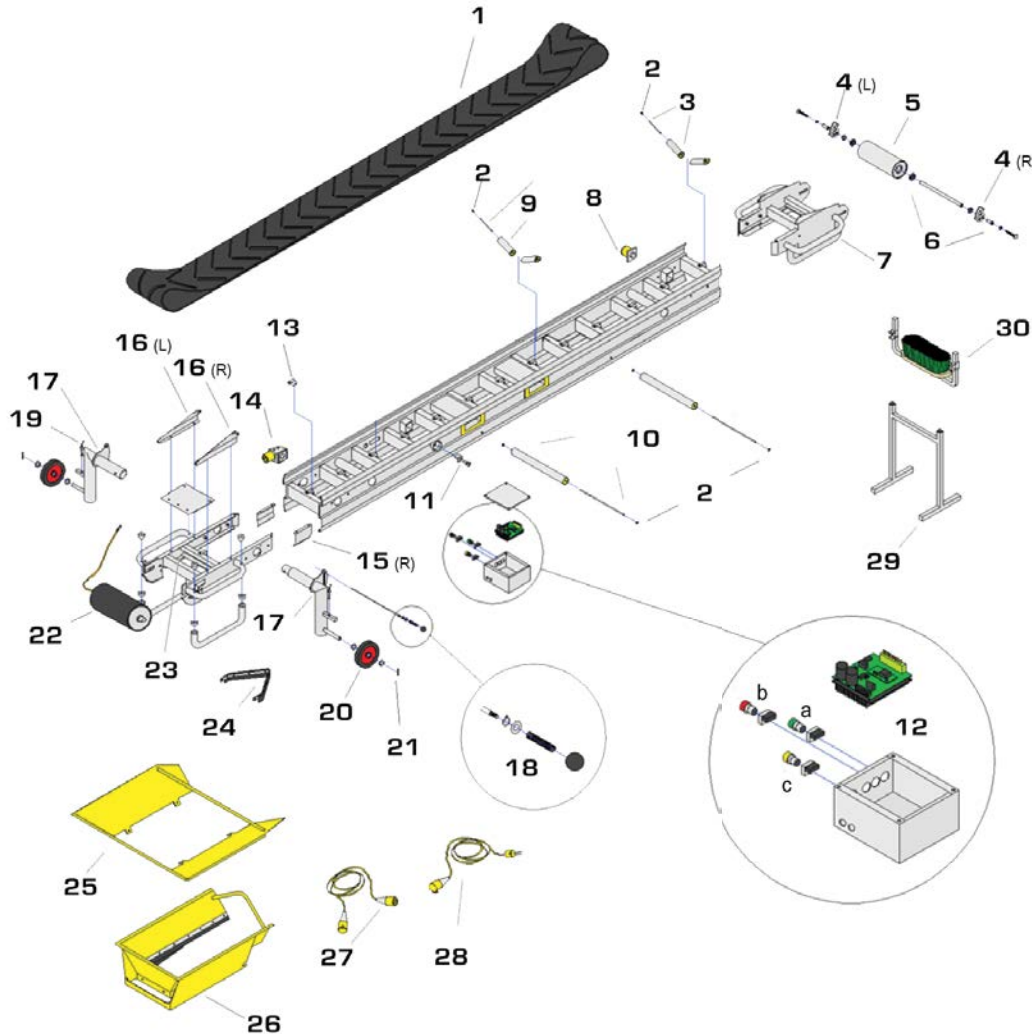

LINKIT CONVEYORS

Parts List & Diagram

	Part Description	LKS300 Part #	LKS450 Part #
1	Main Belt 10'	SHA003	SHA002
	Main Belt 14'	SHA006	SHA005
	Main Belt 18'	SHA008	SHA007
2	Trough Roller Bolts (x 20)	SHA079	SHA079
3	Steel Pitching Roller (inc. axle)	SHA050	SHA098
4	Cam Adjuster Bracket (R/H)	SHA064	SHA064
	Cam Adjuster Bracket (L/H)	SHA063	SHA063
5	Top Drum Complete (inc. bearings and axle)	SHA051	SHA014
6	Drum Bearing	COM009	COM009
	Drum Axle	AXE003	AXE009
7	Top Adjuster Bracket	SHA030	SHA055
8	Interlink Socket (110v)	COM057	COM057
9	Standard Trough Roller	SHA019	SHA012
10	Idler Roller (inc. axle)	SHA049	SHA084
11	Emergency Stop Button	STP001	STP001
	Emergency Stop Cover (metal ring)	ALU002	ALU002
	Emergency Stop Back Cover (plastic)	COM176	COM176
12	110v Inverter Box Complete	SHA067	SHA067
	(a) Fwd/Rev Button (inc. rubber boot)	BUT018	BUT018
	(b) Stop Button (inc. rubber boot)	BUT019	BUT019
	(c) Speed Button (inc. rubber boot)	BUT020	BUT020
13	Trough Center Bracket	SHA076	SHA076
14	110 Power Input Socket (Angled)	COM117	COM117
15	Underside Trough Bracket (R/H)	SHA074	SHA074
	Underside Trough Bracket (L/H)	SHA073	SHA073
16	Bottom Trough Bracket (L/H)	OSH005	OSH005
	Bottom Trough Bracket (R/H)	OSH004	OSH004
17	Wheel Frame (frame only)	SHA045	SHA058
18	Wheel Locking Pin Complete	SHA046	SHA083
19	Brake Assembly	BRA001	BRA001
20	Wheel	WHE001	WHE001
21	Roll Pin	NUT002	NUT002
22	0.55kw Drum Motor	SHA009	N/A
	0.75kw Drum Motor	N/A	SHA010
23	Motor Bracket	SHA113	SHA114
24	Bottom Belt Scraper	SHA032	SHA057
25	Bulk Hopper	SHA036	SHA037
26	Standard Hopper	SHA047	SHA059
27	Linking Cord	SHA020	SHA020
28	Power Cord	SHA021	SHA021
29	Standard Trestle	SHA053	SHA062
30	Brush Attachment	SHA033	SHA086
	Main Frame 10'	SHA023	SHA022
	Main Frame 14'	SHA026	SHA054
	Main Frame 18'	SHA031	SHA028
	Side Extensions 10'	SHA024	SHA024
	Side Extensions 14'	SHA027	SHA027
	Side Extensions 18'	SHA029	SHA029